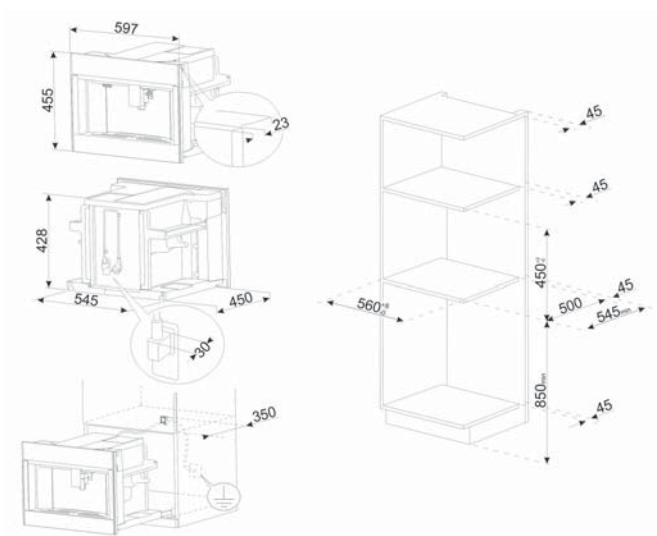

APARATI ZA KAVU:

CMS4604NR, CMS4104G