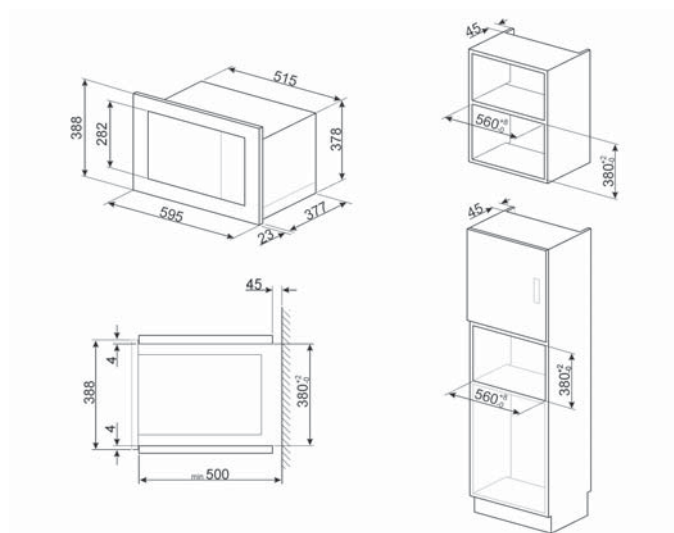

MIKROVALNE PEČNICE:

FMI625CN, FM125G, FMI125N, FMI425X