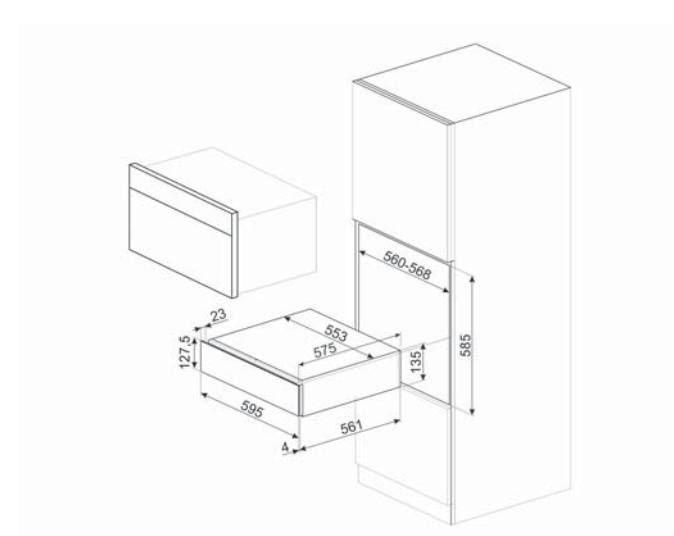

LADICE:

CPV615NR, CPRT615NR, CPV115G, CPRT115G