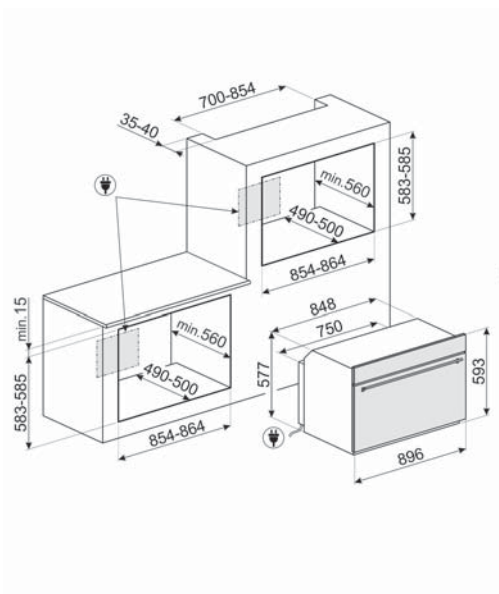

## TEHNIČKI CRTEŽI

**PEĆNICE 90x60 CM:**  
SFP9395X1, SF9390X1

**PEĆNICE 60x60 CM:**  
SO6606WS4PNR, SOP6604S2PNR, SOP6604TPNR, SO6104S4PG, SOP6104S2PG, SOP6104TPG, SO6102S3PG, SOP6102S2PB3, SOP6102TG, SOP6102TB3, SOP6302TX, SFP6301TVX, SFP6301TVN, SFP6401TVX1, SF6400PZX, SF6400TVX, SF6400TB, SF64M3TVX, SF64M3TB, SOP6900TP, SOP6900TN, SF700PO, SF700AO, SF800PO, SF800AO