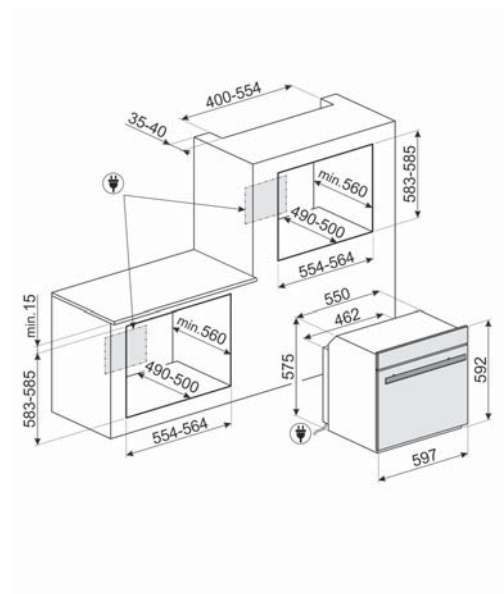

## TEHNIČKI CRTEŽI

**PEĆNICE 90x60 CM:**  
SFP9395X1, SF9390X1

**PEĆNICE 60x60 CM:**  
SO6606WS4PNR, SOP6604S2PNR, SOP6604TPNR, SO6104S4PG, SOP6104S2PG, SOP6104TPG, SO6102S3PG, SOP6102S2PB3, SOP6102TG, SOP6102TB3, SOP6302TX, SFP6301TVX, SFP6301TVN, SFP6401TVX1, SF6400PZX, SF6400TVX, SF6400TB, SF64M3TVX, SF64M3TB, SOP6900TP, SOP6900TN, SF700PO, SF700AO, SF800PO, SF800AO