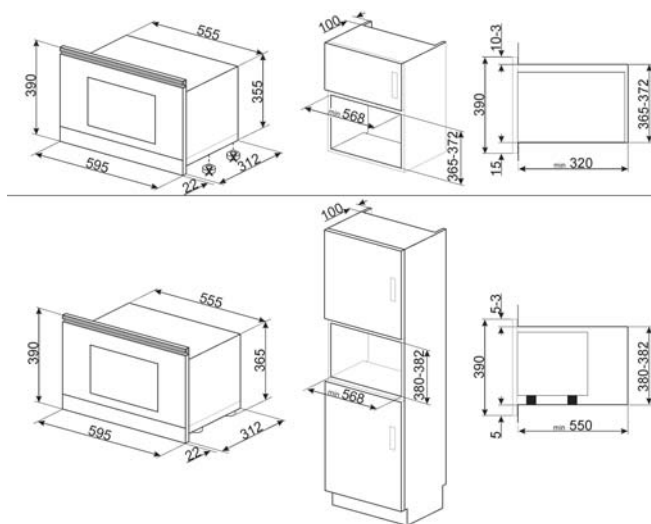

MIKROVALNE PEČNICE:

MP322X1, MP722PO, MP822NPO