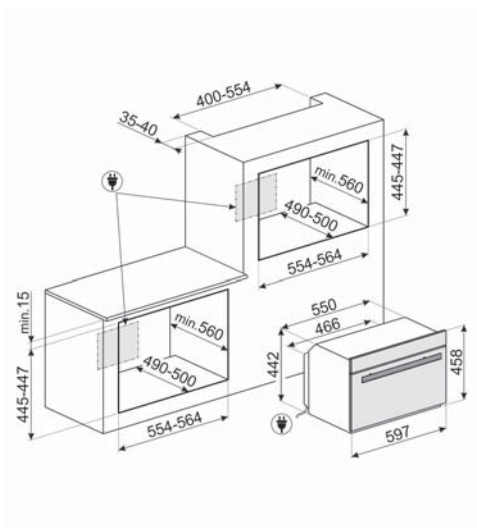

## TEHNIČKI CRTEŽI

**PEĆNICE 90x60 CM:**  
SFP9395X1, SF9390X1

**PEĆNICE 60x60 CM:**  
SO6606WS4PNR, SOP6604S2PNR, SOP6604TPNR, SO6104S4PG, SOP6104S2PG, SOP6104TPG, SO6102S3PG, SOP6102S2PB3, SOP6102TG, SOP6102TB3, SOP6302TX, SFP6301TVX, SFP6301TVN, SFP6401TVX1, SF6400PZX, SF6400TVX, SF6400TB, SF64M3TVX, SF64M3TB, SOP6900TP, SOP6900TN, SF700PO, SF700AO, SF800PO, SF800AO