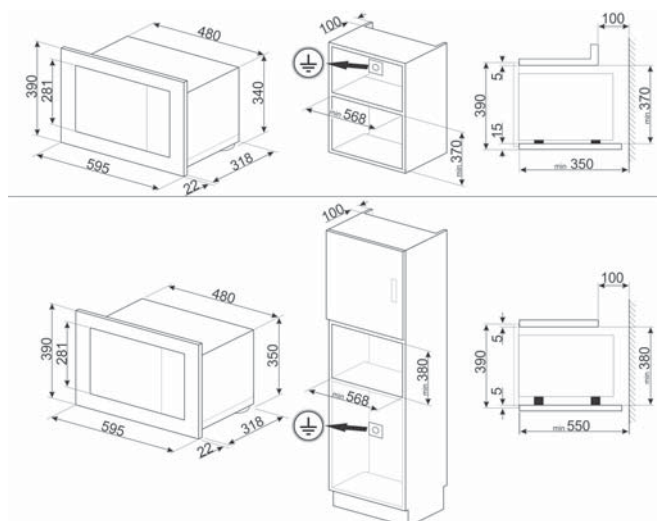

MIKROVALNA PEČNICA:

FMI320X2